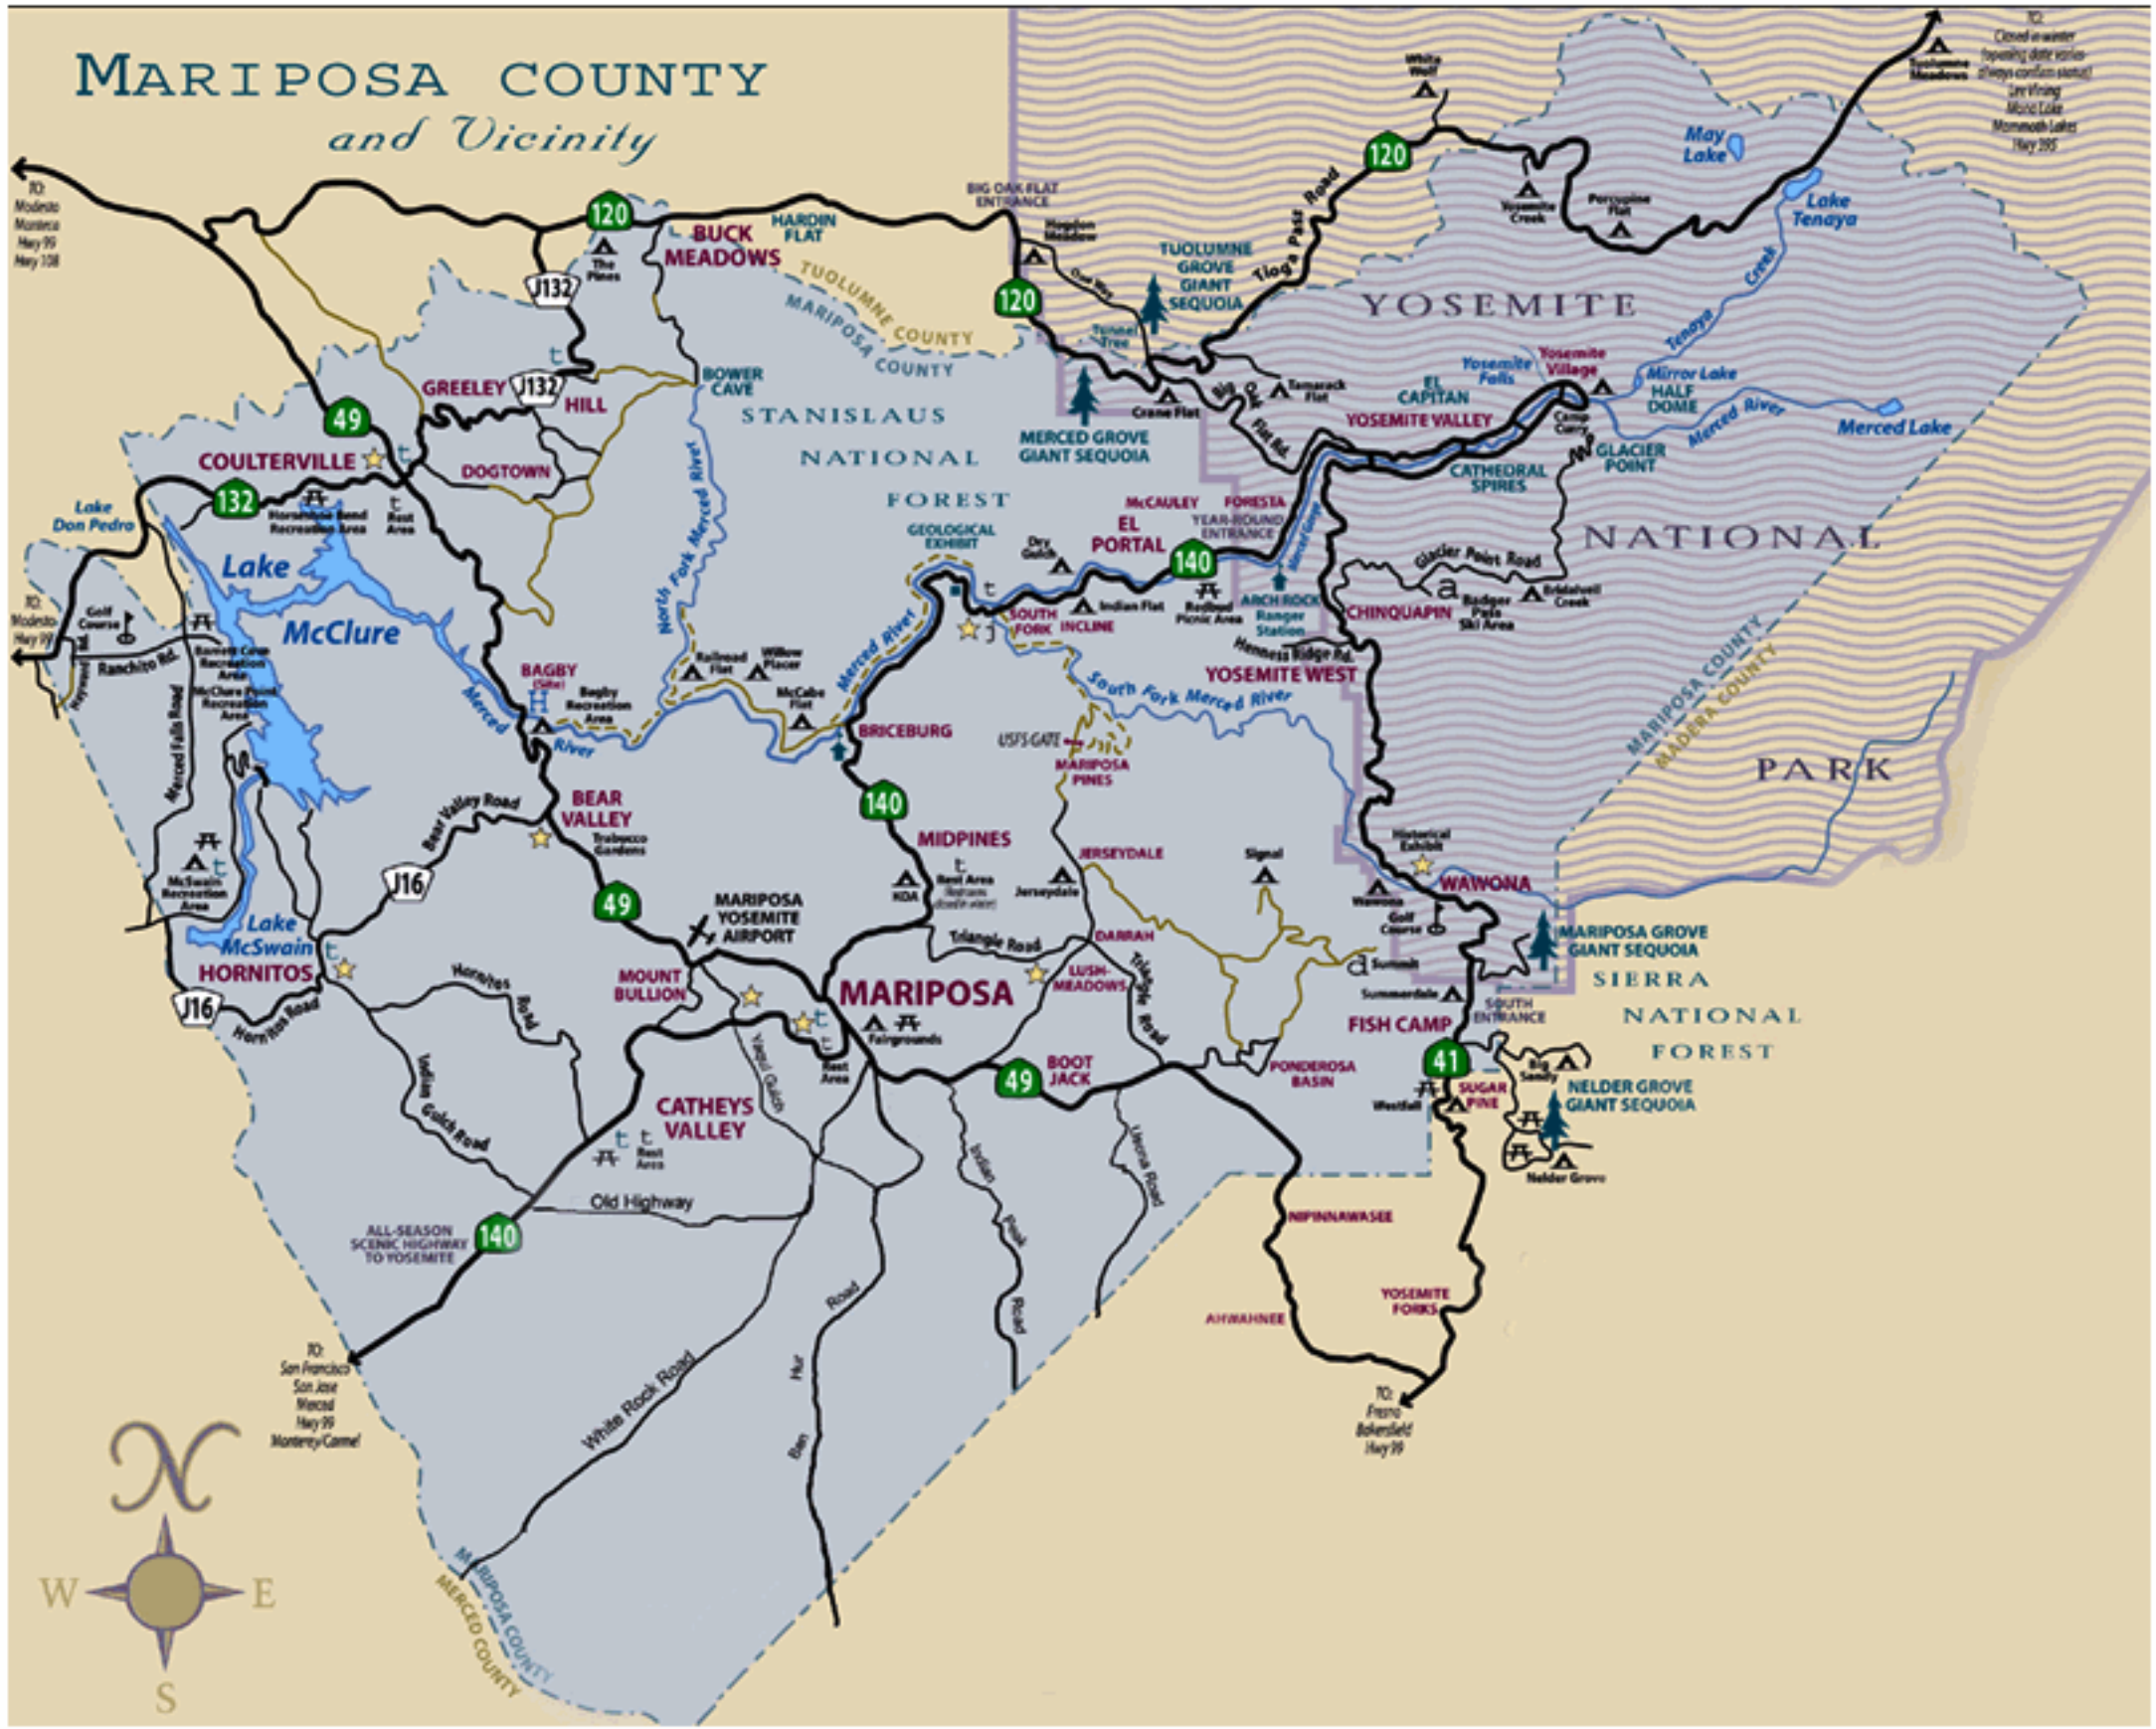

MARIPOSA COUNTY and Vicinity

120 Closed in winter
opening date varies
always confirm status
See Vining
Moose Lake
Mammoth Lakes
May 2005

10 Modesto
Manteca
May 95
May 128

10 Modesto
May 77

10 San Francisco
San Jose
Merced
May 95
Manteca-Carmel

10 Fresno
Bakersfield
May 99